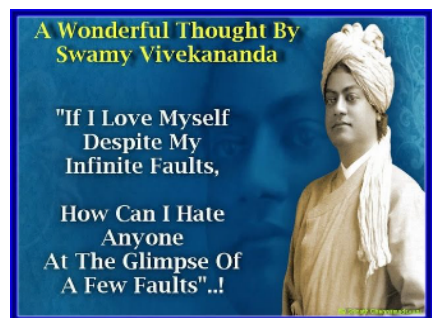

Om Sarve Bhavantu Sukhinah